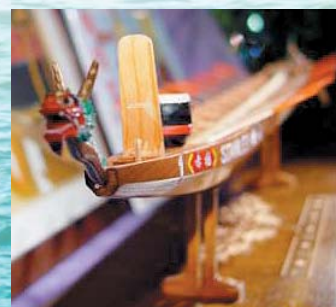

限量
珍藏版

公司
團體

標誌