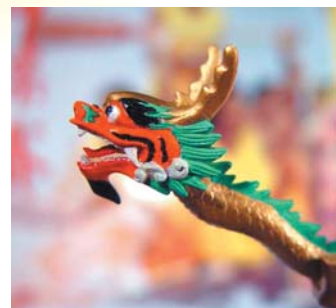

# 赤柱龍舟錦標賽大會指定龍舟模型

## 1:25 Dragon Boat Model for Stanley Championships

龍頭、龍尾依照昔日赤柱龍舟比賽賽艇，按照比例由專業象牙雕刻師傅精心雕琢而成。龍舟鼓、槳亦均由雕刻師傅精工雕造，繼而由專業手繪技師人手上色。由於龍頭雕工精細，所以非一般技師所能勝任。龍舟船身以原塊虎皮楠木按1:25比例雕塑。船艙內部依照現時比賽龍舟規格，所有隔水層、龍骨及結構均按比例微縮。手工細緻。模型配備上色比賽船槳20支及尾舵槳，其仿真度之高，為同類作品所罕有。

The dragon head and tail are carved by skillful ivory carvings master according to the proportion of former days Stanley dragon race boat, even the drum and paddles are precisely hand-carved. The entire model is hand painted by professional technician. Since the item details are so fine that ordinary workmanship is not sufficient. The dragon boat hull is crafted from original log of Daphiniphyllum scale to 1:25; the cabin interior is crafted according to actual boat specification. All partitions, keels and structures follow strict proportion to the real race boat. The model also provides 20 colored paddles and the rudder oar. Its high simulation is rare amongst any similar works.