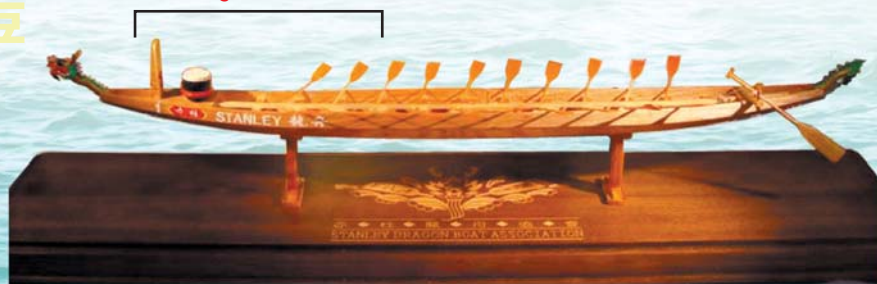

公司/團體特別版龍舟模型 Company / Organization Special Edition

每艘模型船頭兩旁刻有自選龍船編號、「赤柱」字樣並漆上「紅底黃邊白色字」以及公司/團體名稱及商標 / 標誌。Each of both sides of the model can engrave optional number (one digit) and "赤柱" inscription and painted exactly as the original race boat, your company / organization's name and logo can also be added.

模型底座亦由整件原木雕出，底座中央則刻有公司/團體指定名稱字樣及商標/標誌。The model foundation is also done by original woodcarving, while the center can engrave the logo of your company / organization's logo.