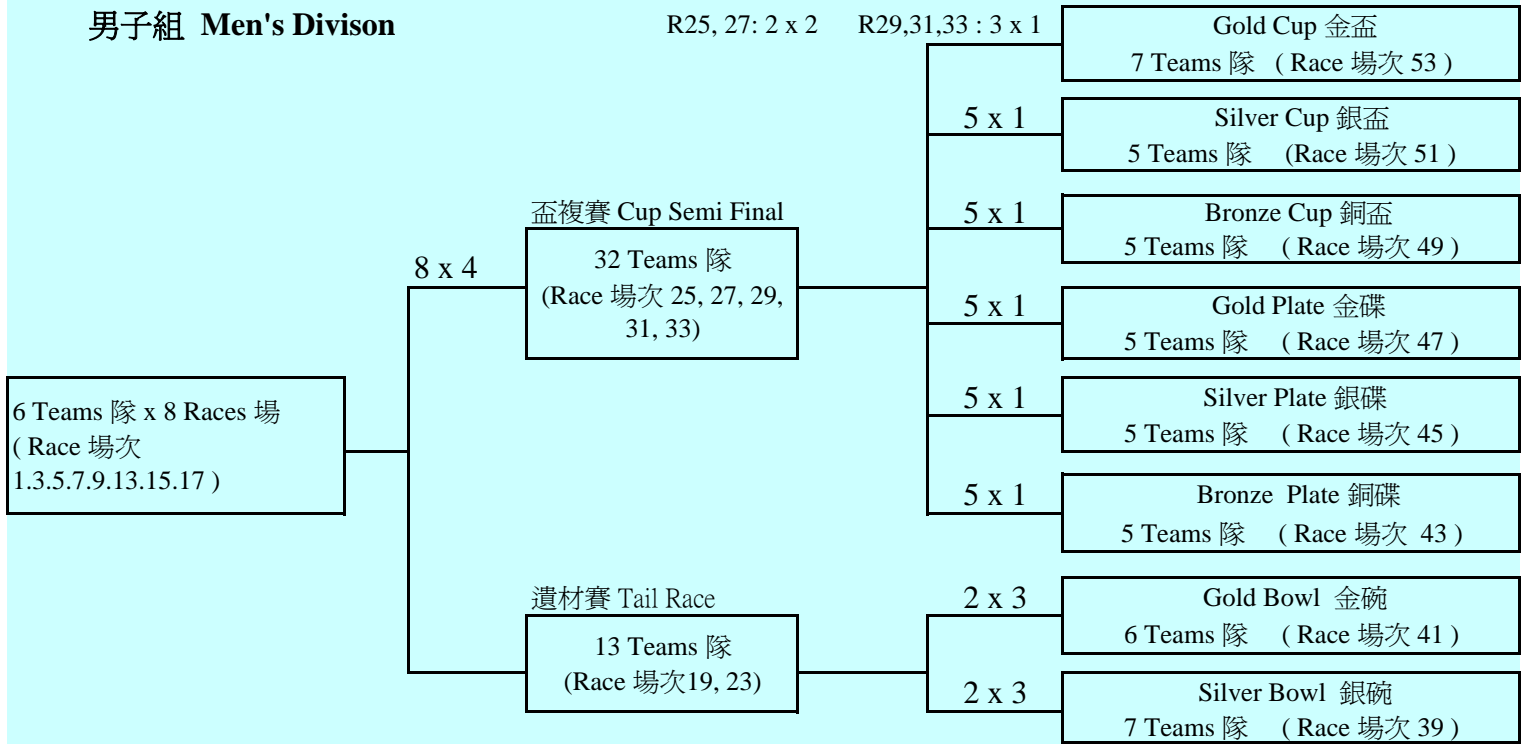

香港龍舟短途賽 2009 - 晉級表

Hong Kong Dragon Boat Short Course Races 2009 - Flow Chart

男子組 Men's Divison

R25, 27: 2 x 2 R29,31,33 : 3 x 1

* 所有決賽均設 7 座獎盃。

* The first 7 finalists will receive trophies for all finals.

女子組

Ladie's Division

*女子組直入決賽，計算三場總積分來決定錦標。所有決賽均設 7 座獎盃。

*Ladies' Division will all go straight into finals with 3 races to decide the final position of trophies to be awarded. Total 7 trophies

混合組 Mixed Divison