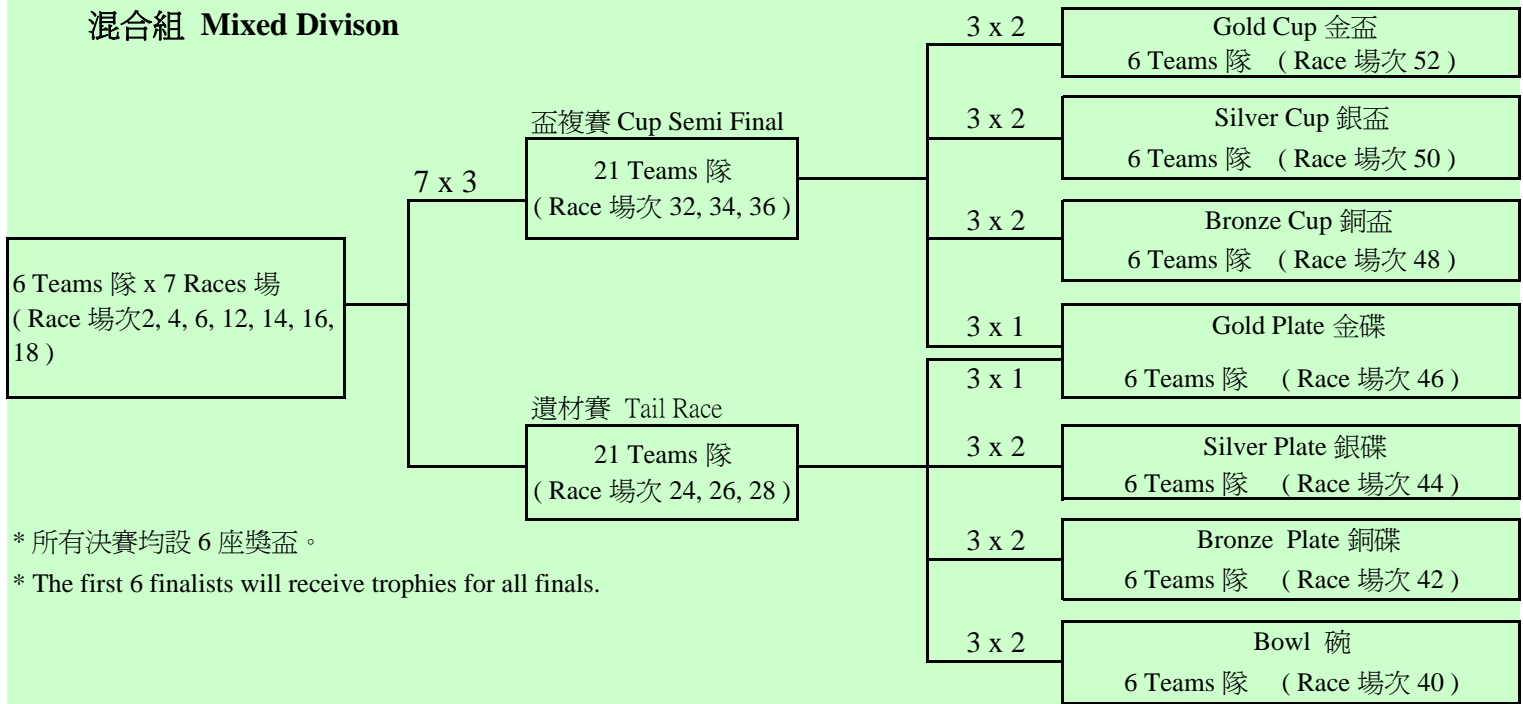

女子組

Ladie's Division

*女子組直入決賽，計算三場總積分來決定錦標。所有決賽均設 7 座獎盃。

*Ladies' Division will all go straight into finals with 3 races to decide the final position of trophies to be awarded. Total 7 trophies

混合組 Mixed Divison

* 所有決賽均設 6 座獎盃。

* The first 6 finalists will receive trophies for all finals.

大專組 Post Secondary Division

* 大專組初賽共兩場，計算總成績，首四名晉級至盃決賽，其餘獲邀參加碟決賽。所有決賽均設4座獎盃。

* Post-secondary Divison 1st round comprises of 2 races. The 4 teams with highest score will advance to Cup Final, others will advance to Plate Fianl.